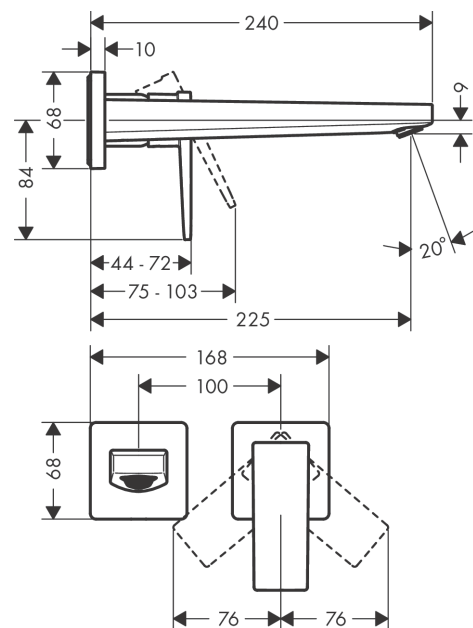

Metropol

Single lever basin mixer for concealed installation wall-mounted with lever handle and spout
22,5 cm

Surfaces: **Matt Black** Article Number: **32526670**

Description

product features

- consists of: single lever basin mixer for concealed installation wall-mounted, waste set
- projection 225 mm
- spray type: normal spray
- maximum flow rate at 3 bar: 5 l/min
- ceramic cartridge
- temperature limitation adjustable
- suitable for continuous flow water heaters
- non-closing waste set
- material waste set: metal
- connection type: basic set
- connection dimension: DN15
- handle can be positioned on the right or left, depends on the basic set installation

Technology

Design awards

Product image

Scale drawing

Metropol
Single lever basin mixer for concealed installation wall-mounted with lever handle and spout
22,5 cm
 Surfaces: **Matt Black** Article Number: **32526670**

Flowchart

Metropol
Single lever basin mixer for concealed installation wall-mounted with lever handle and spout
22,5 cm
 Surfaces: **Matt Black** Article Number: **32526670**

Exploded Drawing

Year of production: >07/19

Pos.	Description	Article Number	Price	PU
1	handle	93163670	-	1
2	screw cover	96338000	-	1
3	sleeve	93053670	-	1
4	escutcheon for handle	93161670	-	1
5	nut	93141000	-	1
6	O-ring 26x2	98147000	-	1
7	cartridge, assy	97685000	-	1
8	locking screw for handle	95140000	-	1
9	seal	98865000	-	1
10	adapter for cartridge	95634000	-	1
11	fixing set	97971000	-	1
12	spout 225 mm	93166670	-	1
13	aerator M24x1 (5 l/min)	92996670	-	1
14	service tool	95661000	-	1
15	O-ring 18x1,5	98231000	-	1
16	escutcheon for spout	93162670	-	1
17	connecting thread G½	95626000	-	1
18	O-ring 13x2	98128000	-	1
19	extension set 25 mm for 13622180	31971000	-	1
a	base body	13622180	-	1
b	waste	50001670	-	1
c	adapter for exchanged connections	93819000	-	1