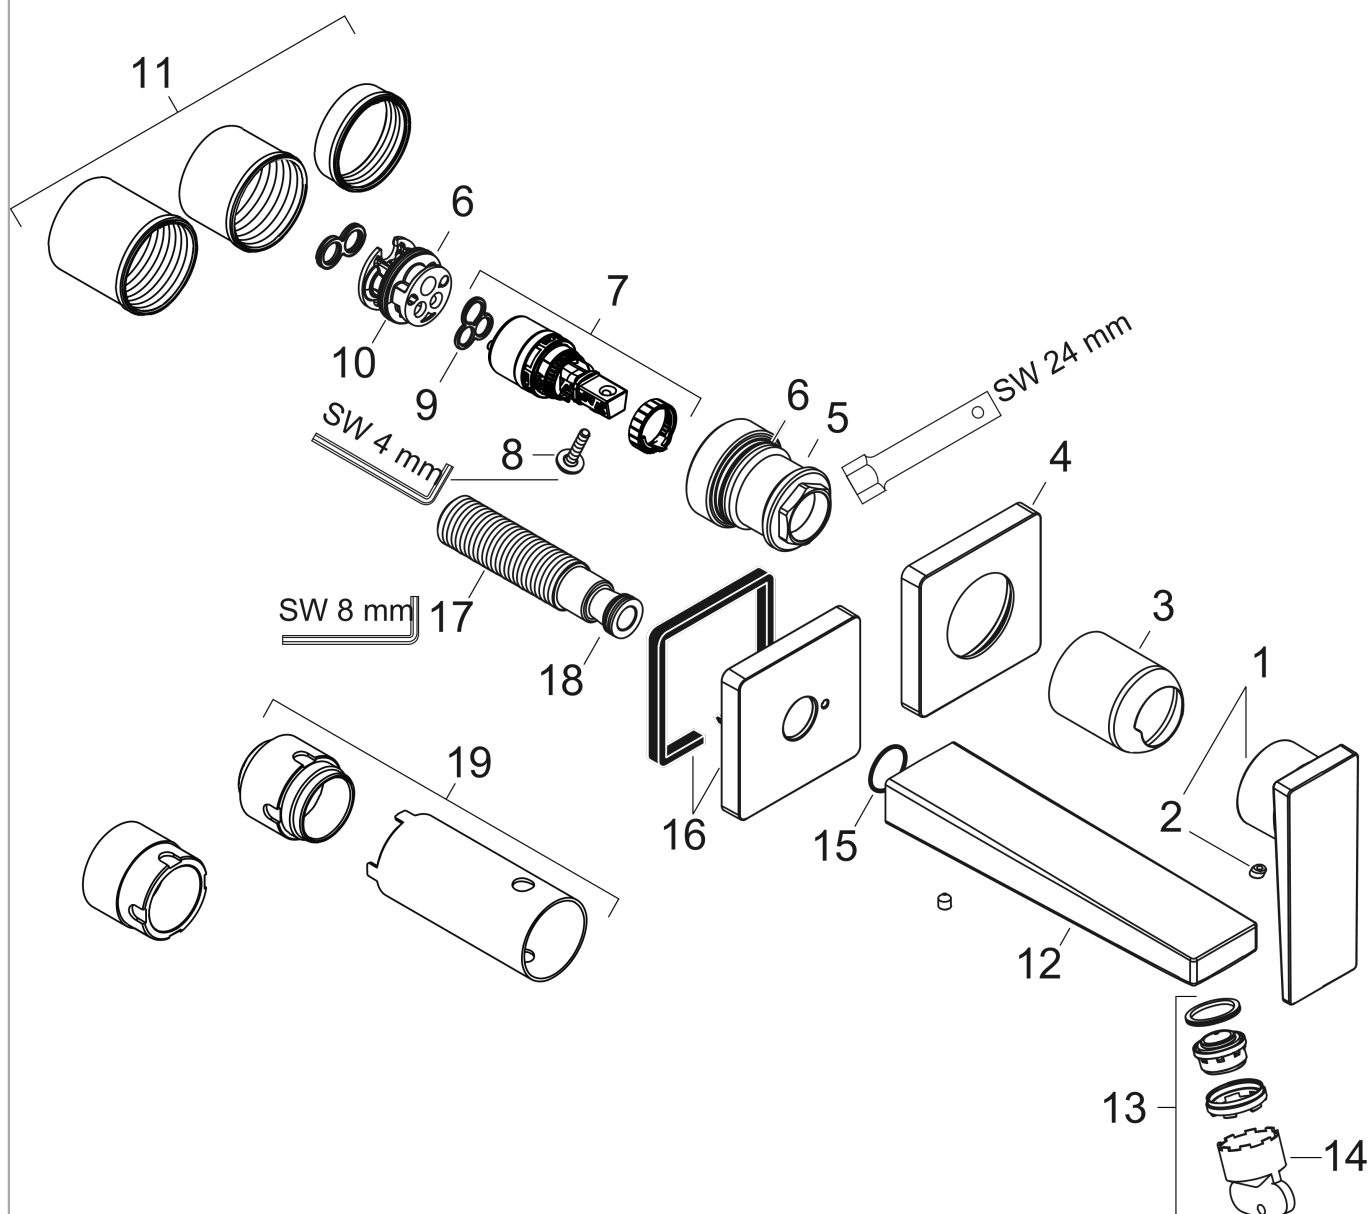

Metropol

Single lever basin mixer for concealed installation wall-mounted with lever handle and spout
22,5 cm

Surfaces: **Matt Black** Article Number: **32526670**

Description

product features

- consists of: single lever basin mixer for concealed installation wall-mounted, waste set
- projection 225 mm
- spray type: normal spray
- maximum flow rate at 3 bar: 5 l/min
- ceramic cartridge
- temperature limitation adjustable
- suitable for continuous flow water heaters
- non-closing waste set
- material waste set: metal
- connection type: basic set
- connection dimension: DN15
- handle can be positioned on the right or left, depends on the basic set installation

Flowchart

Metropol
Single lever basin mixer for concealed installation wall-mounted with lever handle and spout
22,5 cm
 Surfaces: **Matt Black** Article Number: **32526670**

Exploded Drawing

Year of production: >07/19

Metropol

Single lever basin mixer for concealed installation wall-mounted with lever handle and spout
22,5 cm

Surfaces: **Matt Black** Article Number: **32526670**

Spare part list

Year of production: >07/19

Pos.	Description	Article Number	Price	PU
1	handle	93163670	-	1
2	screw cover	96338000	-	1
3	sleeve	93053670	-	1
4	escutcheon for handle	93161670	-	1
5	nut	93141000	-	1
6	O-ring 26x2	98147000	-	1
7	cartridge, assy	97685000	-	1
8	locking screw for handle	95140000	-	1
9	seal	98865000	-	1
10	adapter for cartridge	95634000	-	1
11	fixing set	97971000	-	1
12	spout 225 mm	93166670	-	1
13	aerator M24x1 (5 l/min)	92996670	-	1
14	service tool	95661000	-	1
15	O-ring 18x1,5	98231000	-	1
16	escutcheon for spout	93162670	-	1
17	connecting thread G½	95626000	-	1
18	O-ring 13x2	98128000	-	1
19	extension set 25 mm for 13622180	31971000	-	1
a	base body	13622180	-	1
b	waste	50001670	-	1
c	adapter for exchanged connections	93819000	-	1