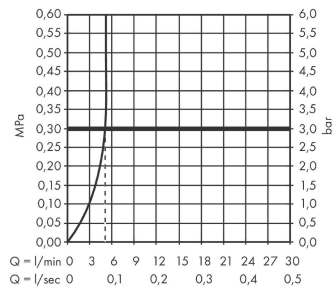

Metropol
Single lever basin mixer for concealed installation wall-mounted with lever handle and spout
22,5 cm
Surfaces: **Matt Black**   Article Number: **32526670**

Flowchart